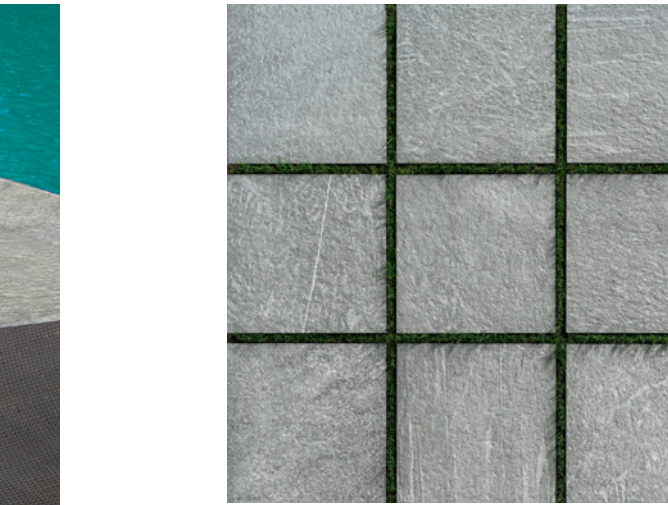

MANHATTAN GREY

SIZES
24"x24"
Rectified / Matte

1096348 Manhattan Grey

V3
MODERATE VARIATION

12"x24" Coping

1100271 - COPING

1100282 - DRAIN COPING

1100304 - DRAIN COPING \ STAIR TREAD

1100293 - COPING \ STAIR TREAD