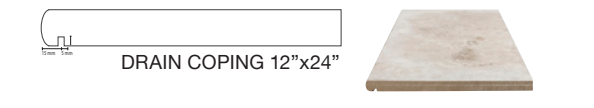

MULTICOLOR

SIZES

24"x24"
Rectified / Matte

1096342 Multicolor

12"x24" Coping

1100268 - COPING

1100279 - DRAIN COPING

1100301 - DRAIN COPING \ STAIR TREAD

1100290 - COPING \ STAIR TREAD

EARTH OUTDOOR 2CM | 3/4IN

rectified - color body - matte thickness 20 mm - 3/2"

packaging

SIZES	METRIC (CM)	THICKNESS (CM)	PIECES PER BOX	SQ. FT PER BOX	WEIGHT PER BOX	BOXES PER PALLET	UOM PER PALLET	WEIGHT PER PALLET*
FIELD TILES								
24"x24" RECTIFIED	60x60	2 cm	2	8	76	36	288	2,736
COPING								
12"x24" COPING	30x60	2 cm	4	8	73.6	40	160 pcs	2,944
12"x24" STAIR TREAD COPING	30x60	2 cm	4	8	73.6	40	160 pcs	2,944
12"x24" DRAIN COPING	30x60	2 cm	4	8	73.6	40	160 pcs	2,944
12"x24" DRAIN COPING WITH STAIR TREAD	30x60	2 cm	4	8	73.6	40	160 pcs	2,944

* WEIGHT PER PALLET DOES NOT INCLUDE PALLET WEIGHT ITSELF.
ALL OTHER SIZES WILL BE PACKAGED AS ORDERED.
PLEASE CONTACT MILESTONE CUSTOMER SERVICE AT 1-877-356-7461 FOR PACKAGING INFORMATION.

Colors shown may vary from actual product.
Final selection should be made from actual product samples.

8700927

EARTH OUTDOOR 2CM | 3/4IN

MOON WHITE

SIZES & SHADE VARIATION

24"x24"
Rectified / Matte

1096350 Moon White

12"x24" Coping

1100273 - COPING

1100284 - DRAIN COPING

1100306 - DRAIN COPING \ STAIR TREAD

1100295 - COPING \ STAIR TREAD