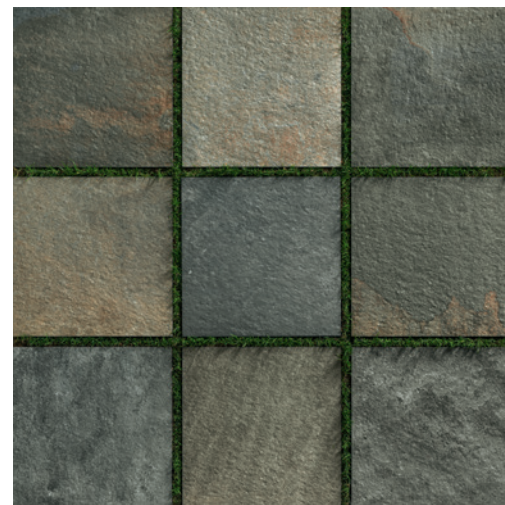

## SIZES

24"x24"  
Rectified / Matte

1096342 Multicolor

12"x24" Coping

1100268 - COPING

1100279 - DRAIN COPING

1100301 - DRAIN COPING \ STAIR TREAD

1100290 - COPING \ STAIR TREAD